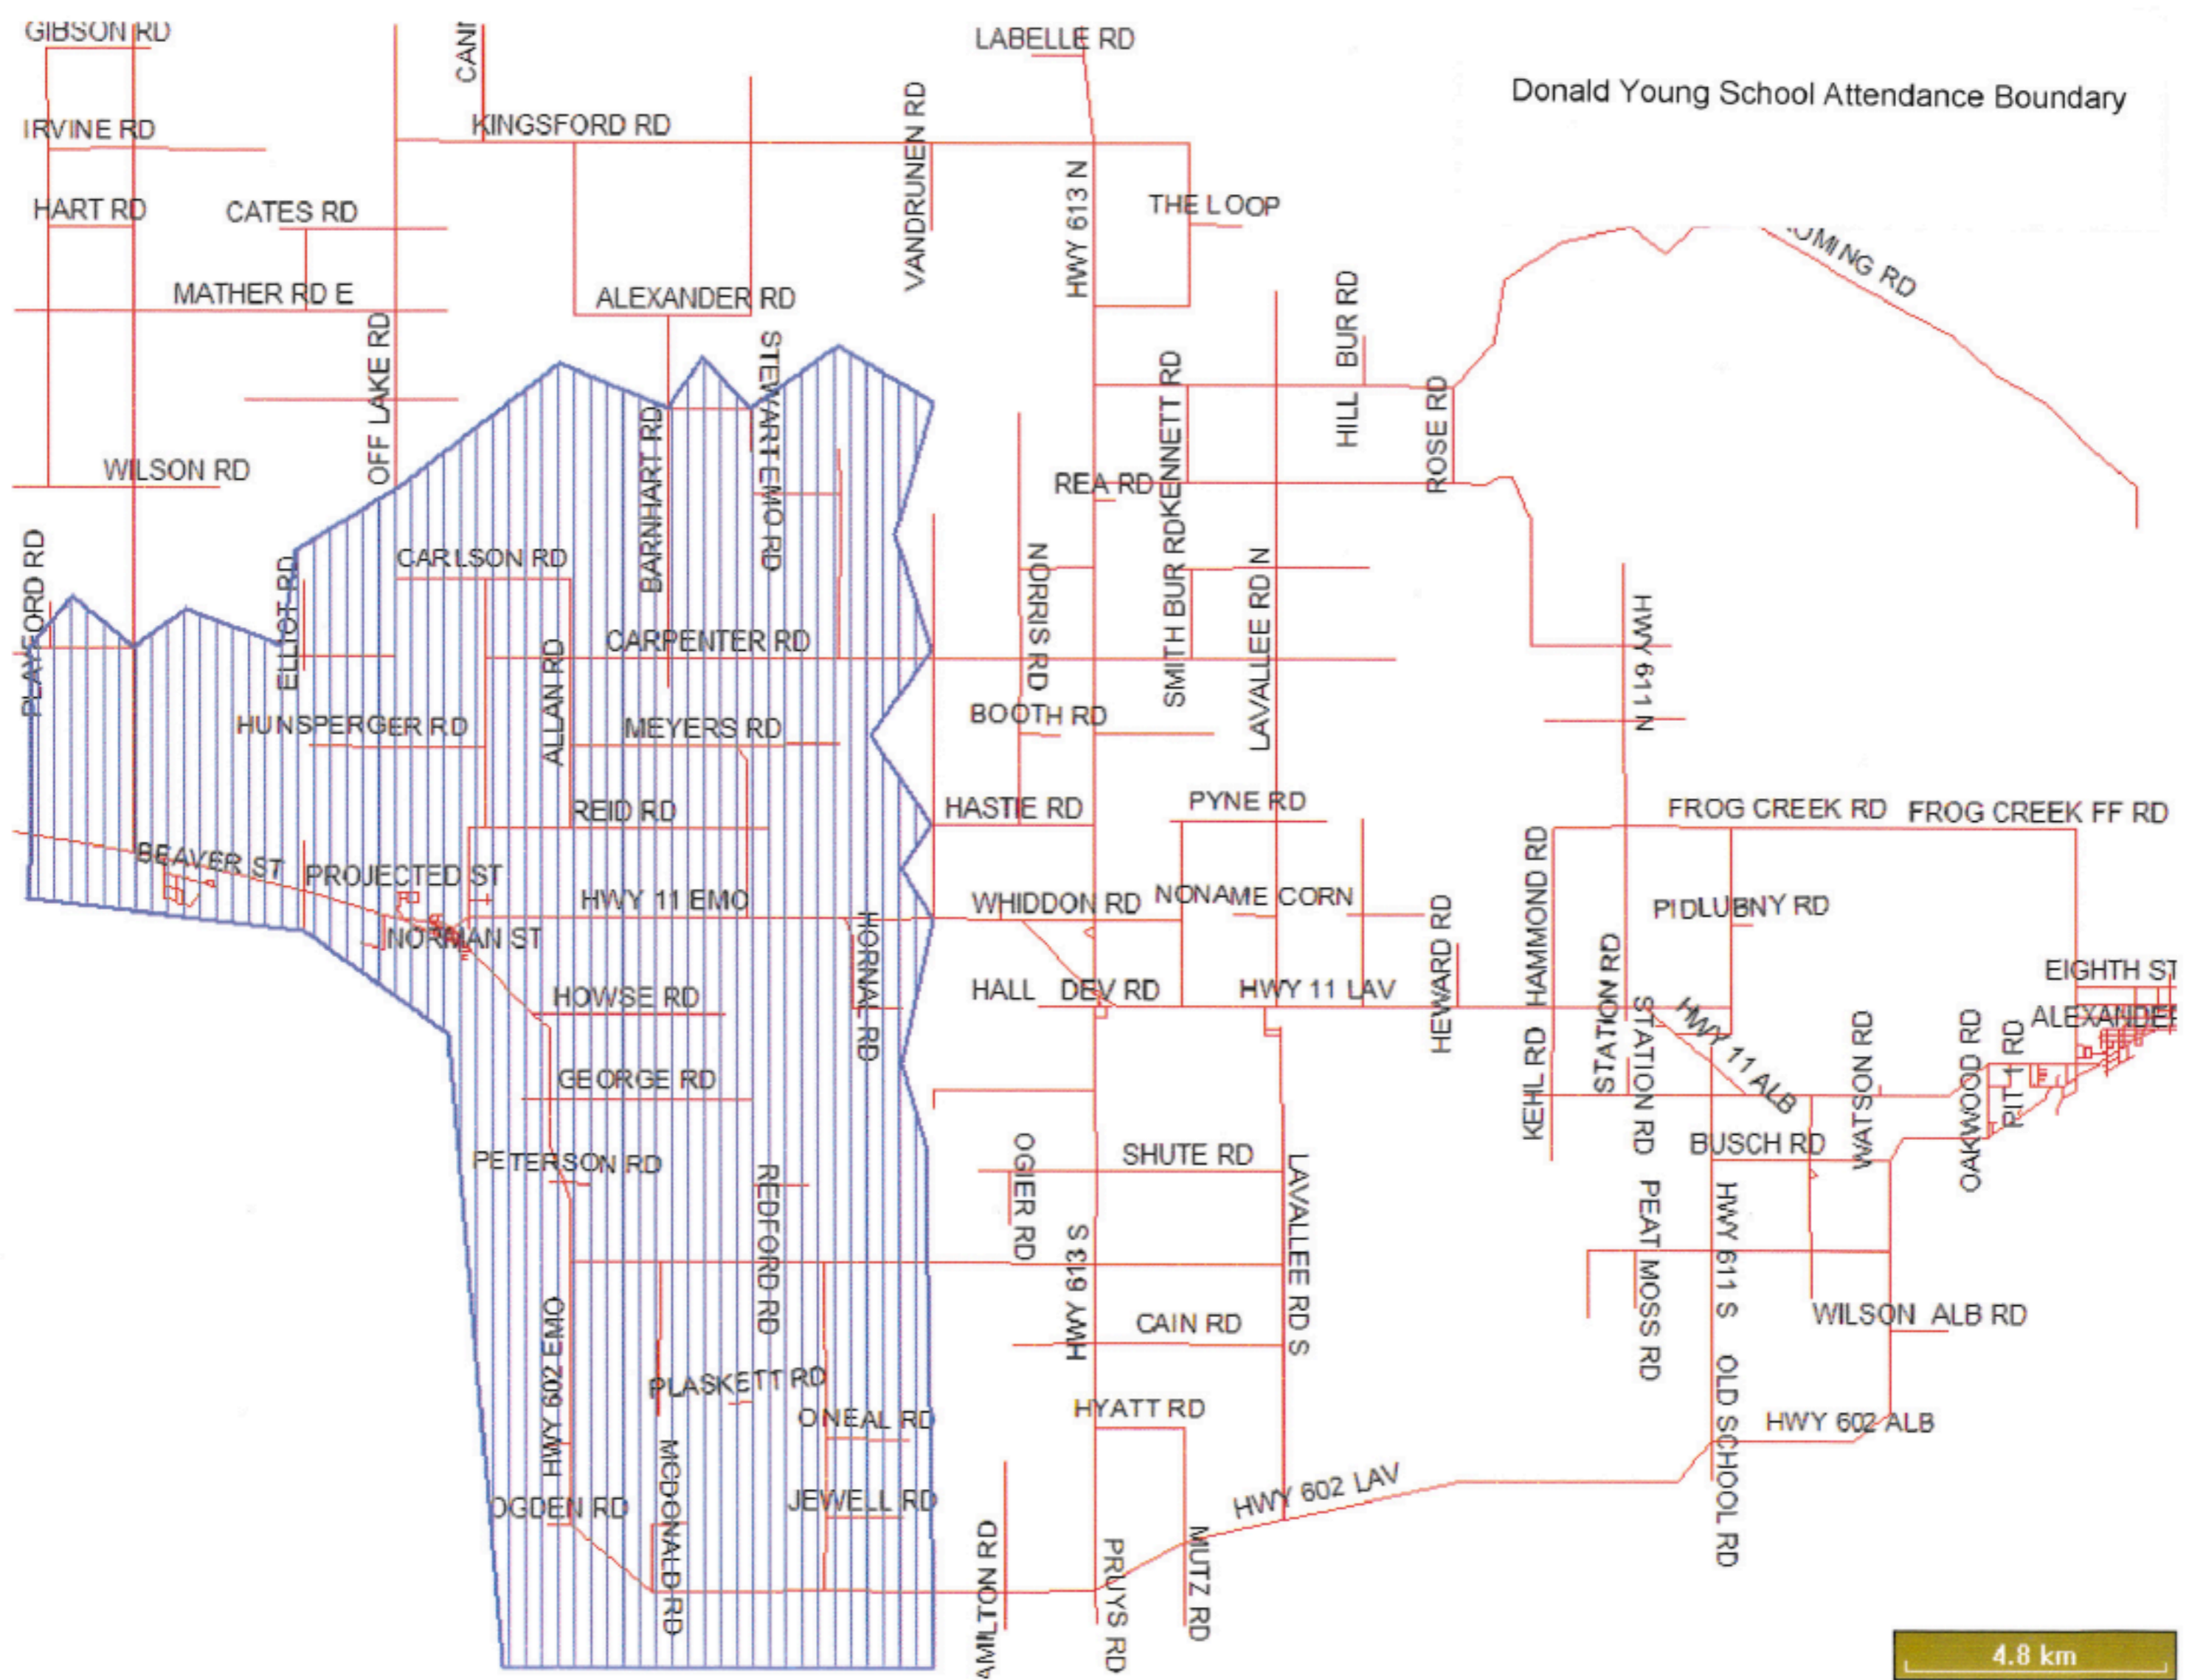

Donald Young School Attendance Boundary

4.8 km