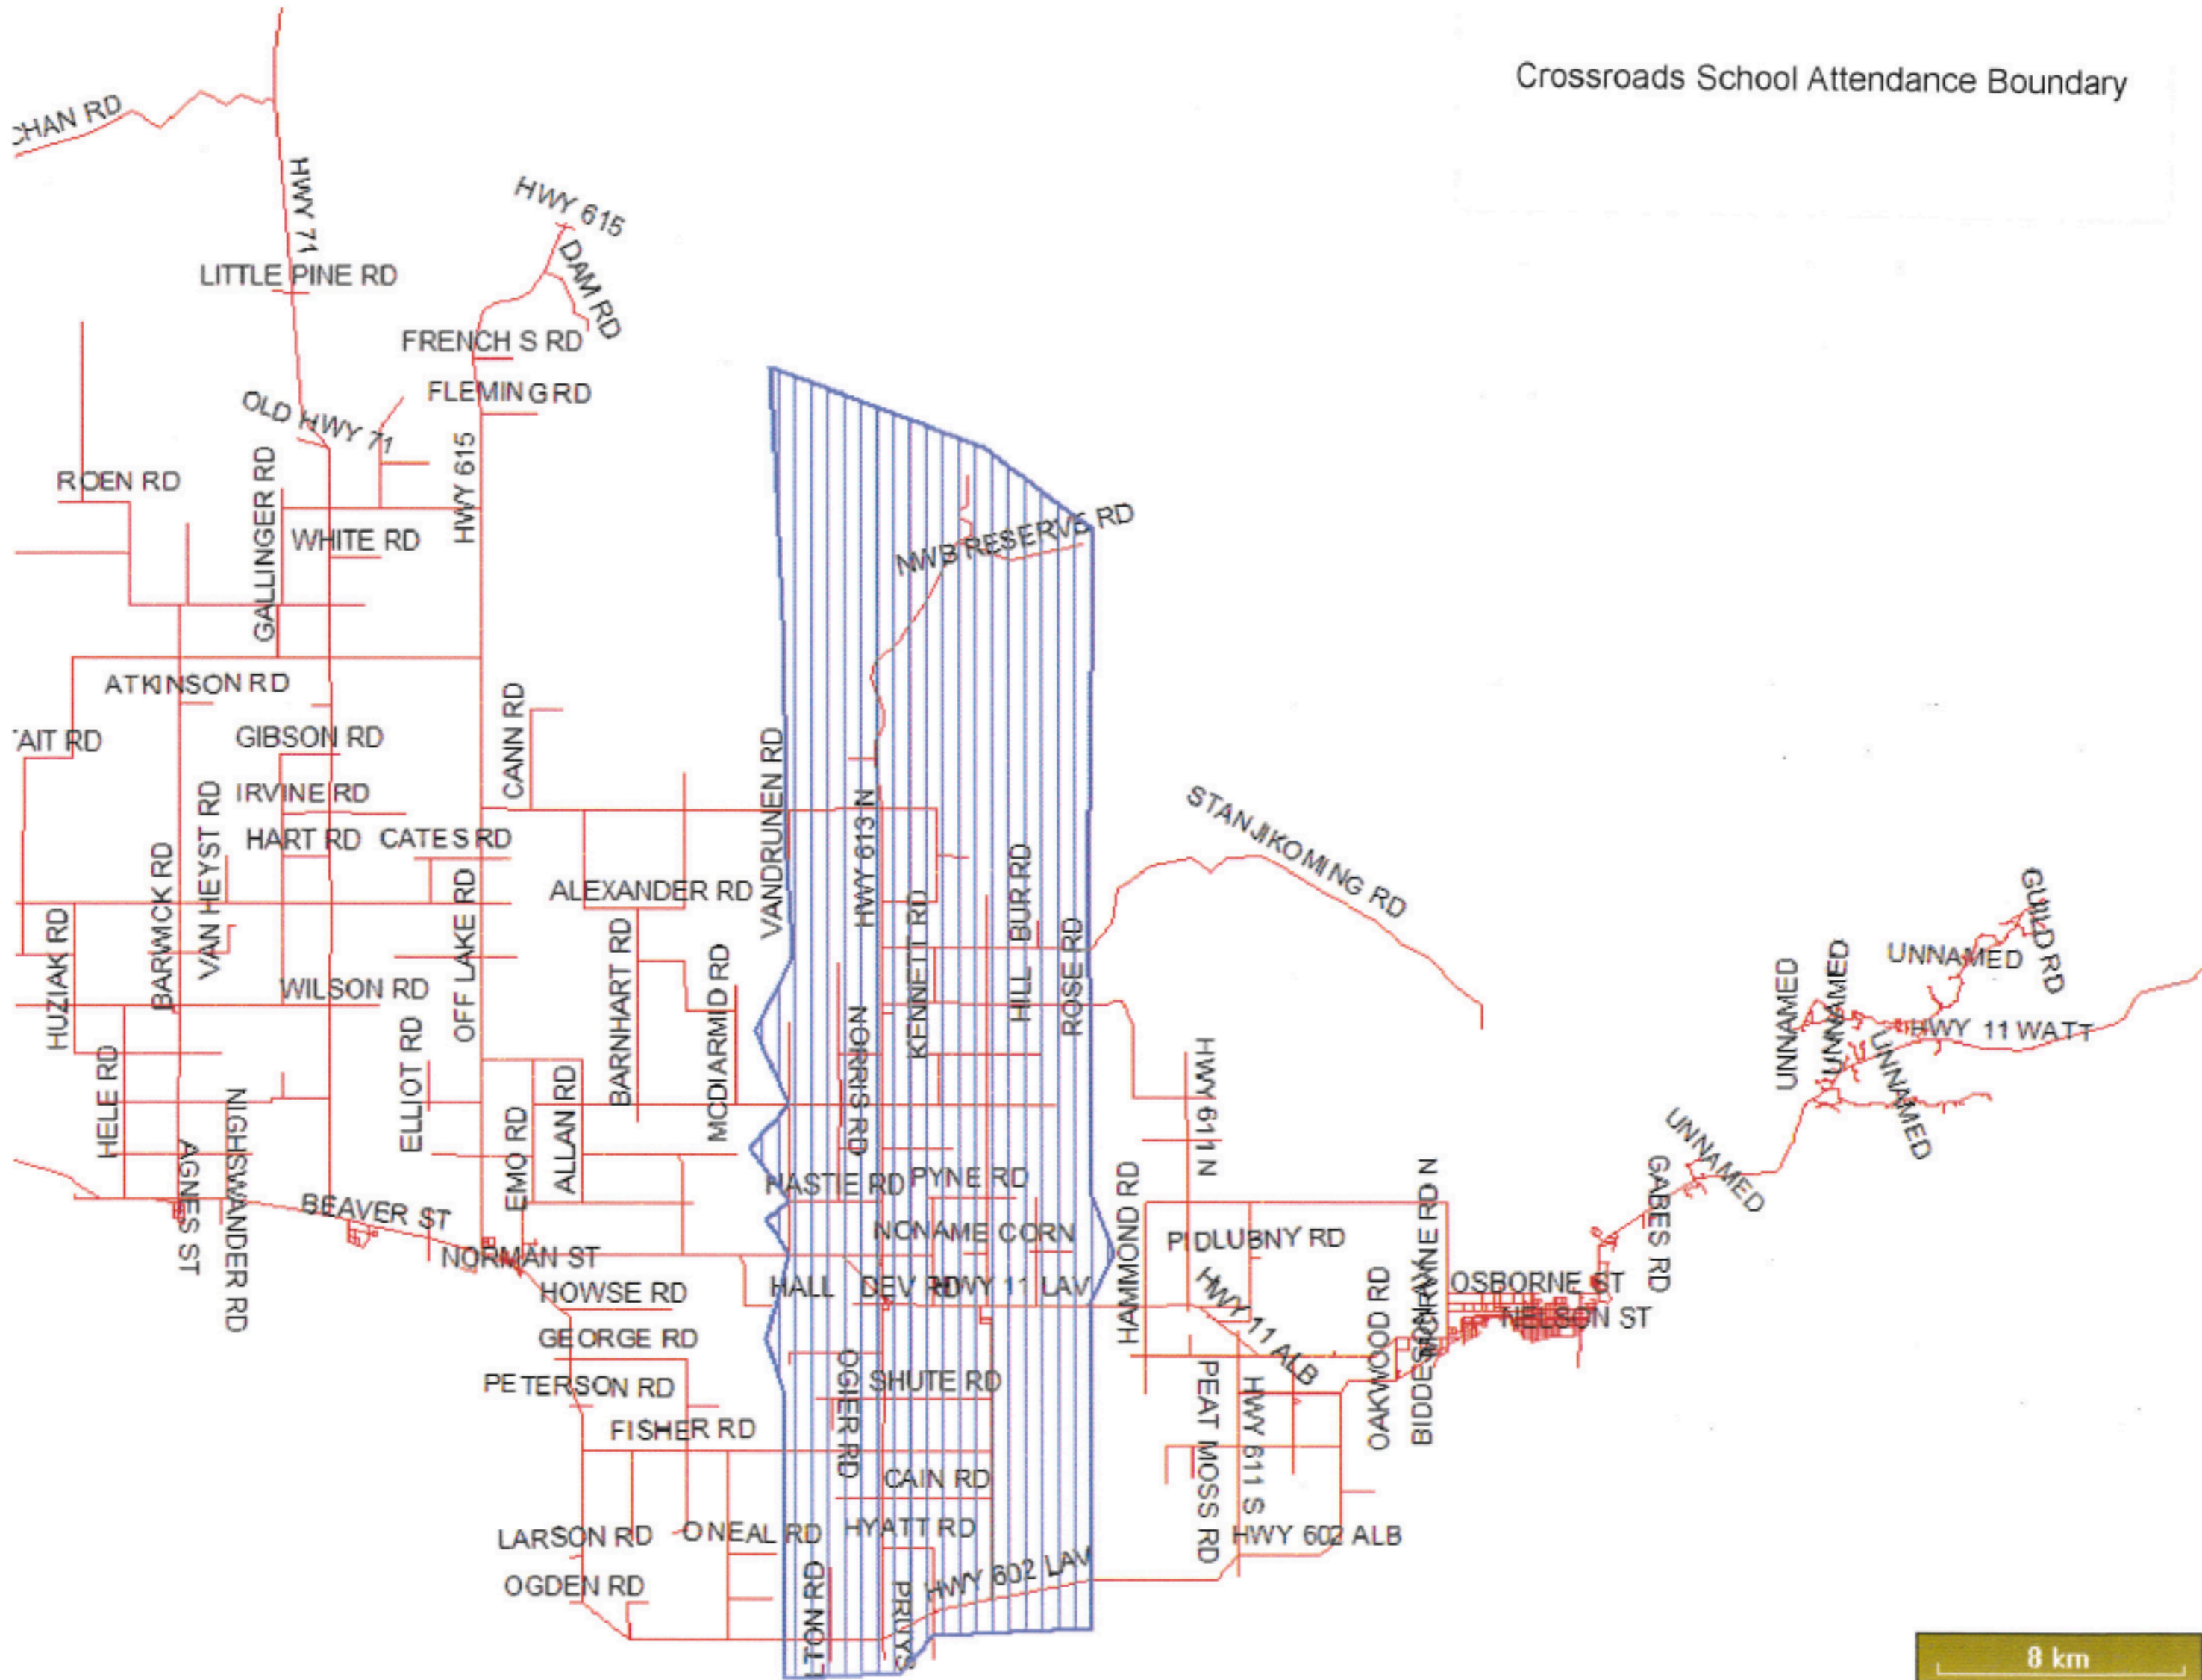

Crossroads School Attendance Boundary

8 km