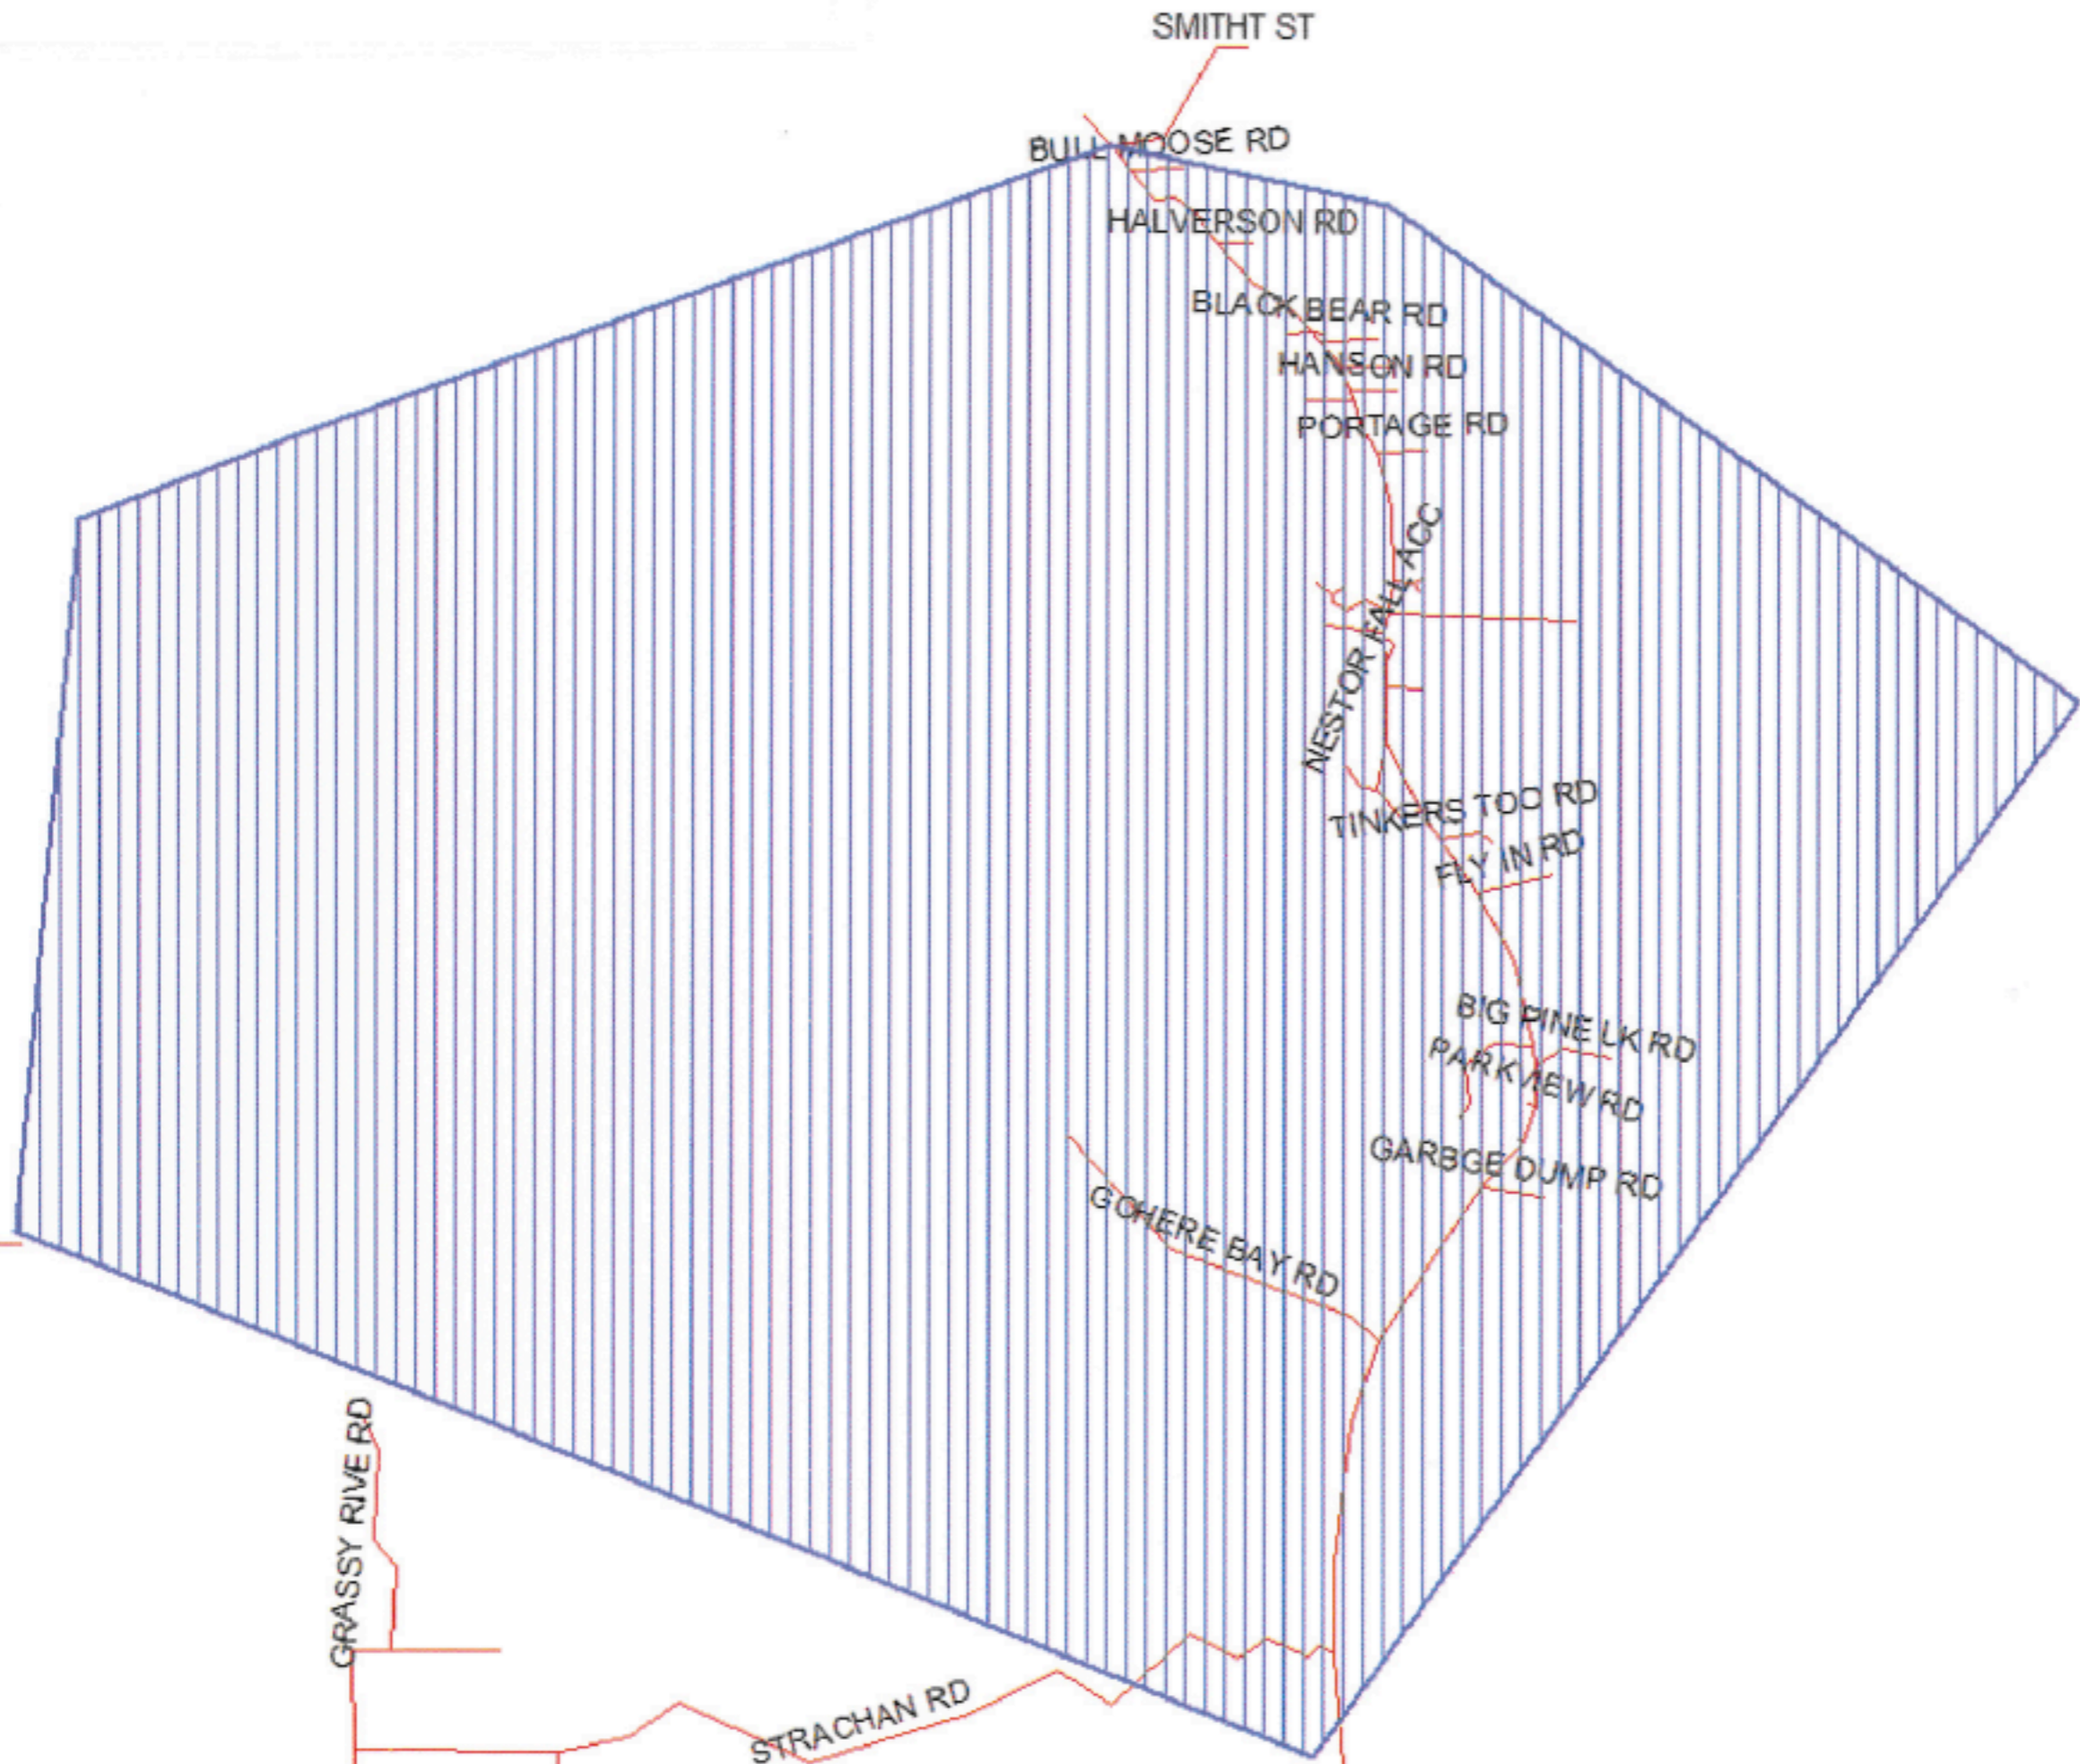

Nestor Falls School Attendance Boundary

5 km